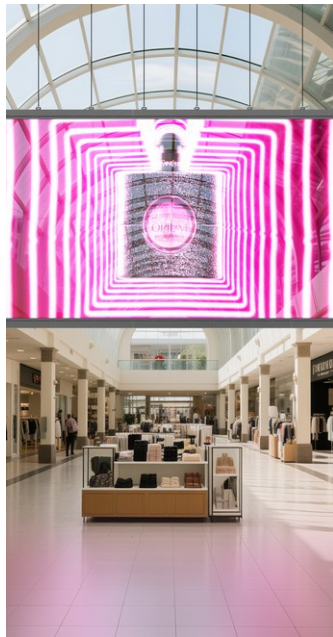

TRANSPARENT LED MESH SCREEN, Videos, Diaporamas, Photos

MESH-XMS

Mesh XMS

Regular Mesh

Transparent Video Screen: To See and To Be Seen

Transform your storefront into a media channel. Our transparent displays integrate seamlessly into your façade, turning it into a powerful attention-grabbing tool—without compromising interior brightness or the view to the outside.

High brightness, flawless image quality: your message stands out without ever blocking visibility. XMS micromesh technology creates a striking visual effect from the street while preserving comfort and openness from within. The result: a storefront that attracts, engages, and leaves a lasting impression.

Turn your storefront into your best salesperson.

LED Mesh: Screen Power, Total Freedom

Fully modular. Starting from 50 cm wide strips, build installations up to 3 meters high—with no limit in length. The integrated metal frame simplifies deployment and reduces installation costs.