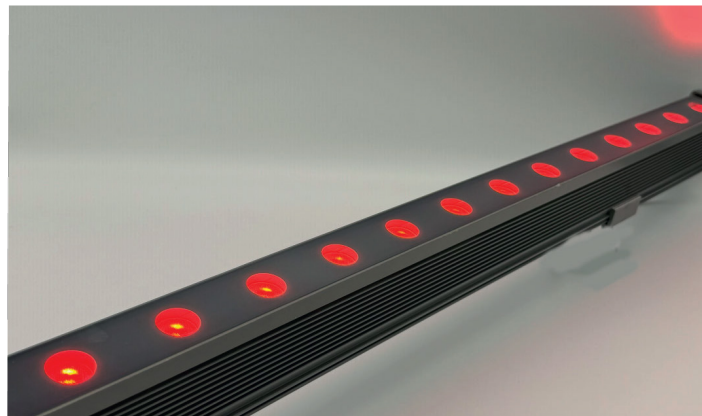

54W LED Wall-Washer Light

T4

Combine power and design to enhance your architectural projects

Product Description

High-performance design for demanding architectural applications.

Made from aerospace-grade aluminum alloy, this light is both sturdy and lightweight, with an anodized finish for enhanced durability.

Available in several colors (Aluminum, Black, White), this light is perfect for outdoor installations that need a subtle and elegant touch on facades.

With its radiator-shaped sides, it ensures optimal heat dissipation, extending the LED lifespan.

Available in white (in several color temperatures)

Applications:

- Facade and building lighting
- Outdoor architectural enhancement
- Accent lighting for monuments and artworks
- Scenography and outdoor event projects
- Garden and landscape illumination

Model	T4
Dimensions	1000 x 48 x 65 (mm)
Power	54W
Voltage	DC24V
Lifespan	50,000 hours
Color Options	Aluminum, Black, White (other colors available upon request)
LED Type	RGBW (4-in-1)
Protection Rating (IP)	IP66 (water and dust resistant)