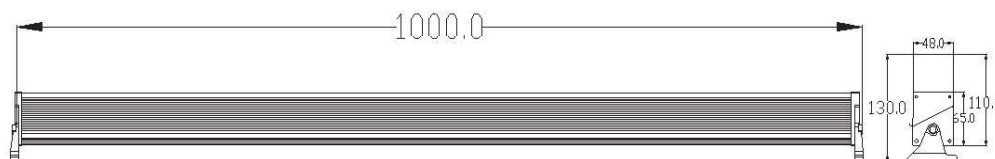

Products meeting the standards

Subject to change without prior notice