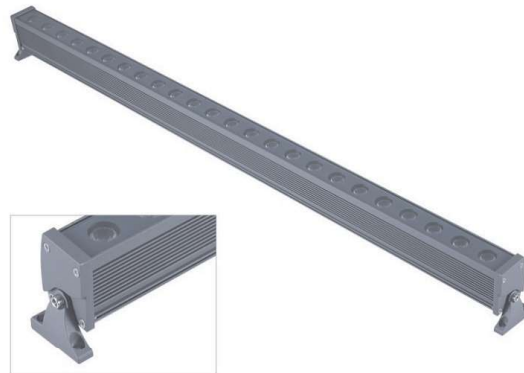

# Powerful Wall-Washer

T4 - 4865

Powerful projector for architectural lighting. Waterproof for outdoor installations. Compact yet powerful at 54W. Allows for creating a grazing beam along a wall to highlight architectural details. Equipped with RGBW LED (4 in 1) for obtaining pastel tones.

## Technical Specifications

Reference	T4-super wall washer – 4865 – 54W
Dimensions	1000*48*65 (mm)
Materials	Alliage d'aluminium, Verre trempé
Type de LED	18 LED SMD3535-RGBW
Power	54W
Luminosity	R:40LM G:82LM B:12LM W:80LM
Angle des lentilles	10°x60°
Color Management	8BIT / 16BIT
Piloting	DMX512
No. address	1px
Voltage	DC24V
Lifespan	50 000 hours
Airtightness	IP6.
Fire protection	V1

The housing is made of aerospace-grade aluminum alloy with surface treatment by anodizing oxidation. Colors available on request: Aluminum, Black, or White. The radiator-shaped sides of the profile allow for good heat dissipation to extend the LED lifespan.